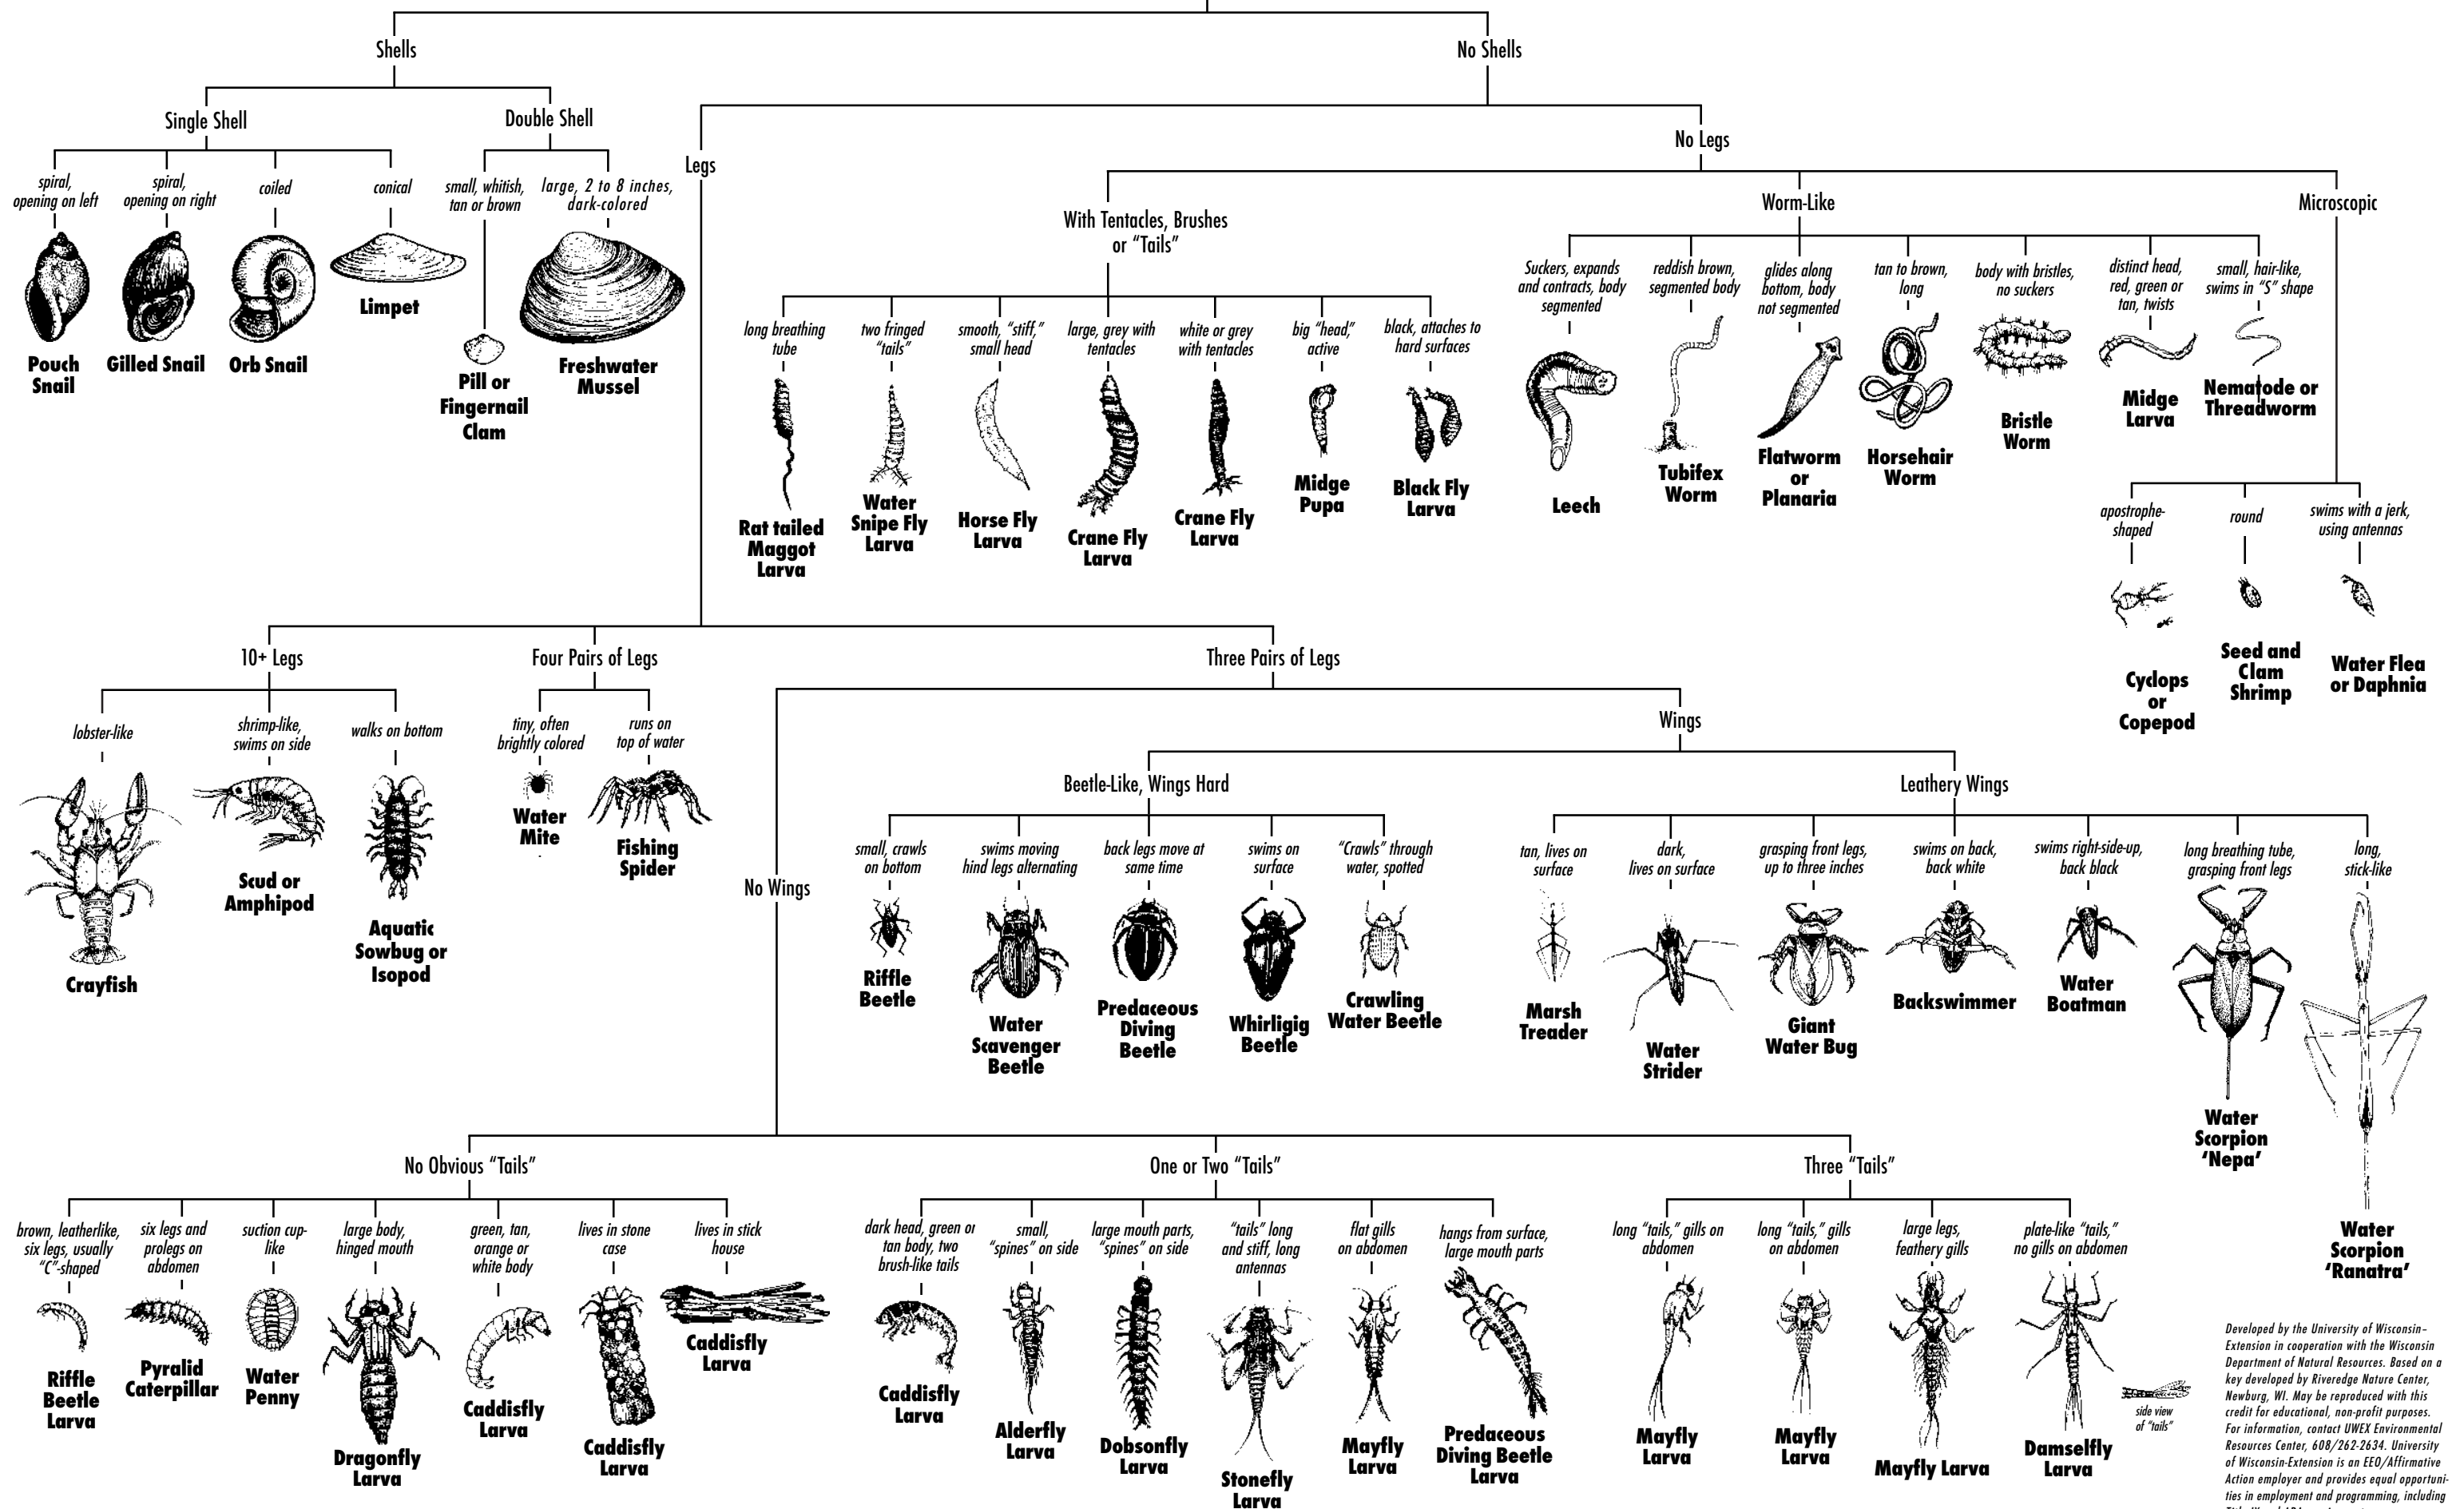

# Key to Macroinvertebrate Life in the River

(Sizes of illustrations are not proportional.)

Developed by the University of Wisconsin-Extension in cooperation with the Wisconsin Department of Natural Resources. Based on a key developed by Riveredge Nature Center, Newburg, WI. May be reproduced with this credit for educational, non-profit purposes. For information, contact UWEX Environmental Resources Center, 608/262-2634. University of Wisconsin-Extension is an EEO/Affirmative Action employer and provides equal opportunities in employment and programming, including Title IX and ADA requirements.